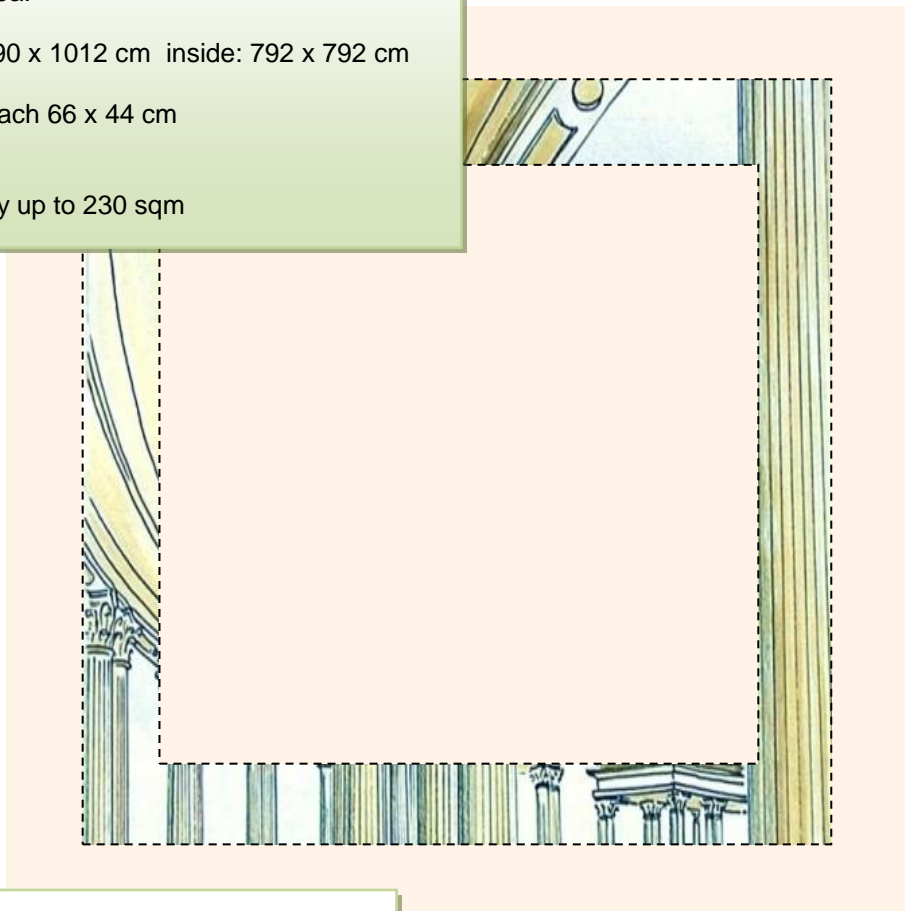

126 tiles each $66 \times 44 \text{ cm}$

tile quantity up to 230 sqm

Variant 4

1 tile picture (wall or floor area)

painted area:

outside: 990 x 1012 cm inside: 792 x 792 cm

129 tiles each 66 x 44 cm

tile quantity up to 230 sqm