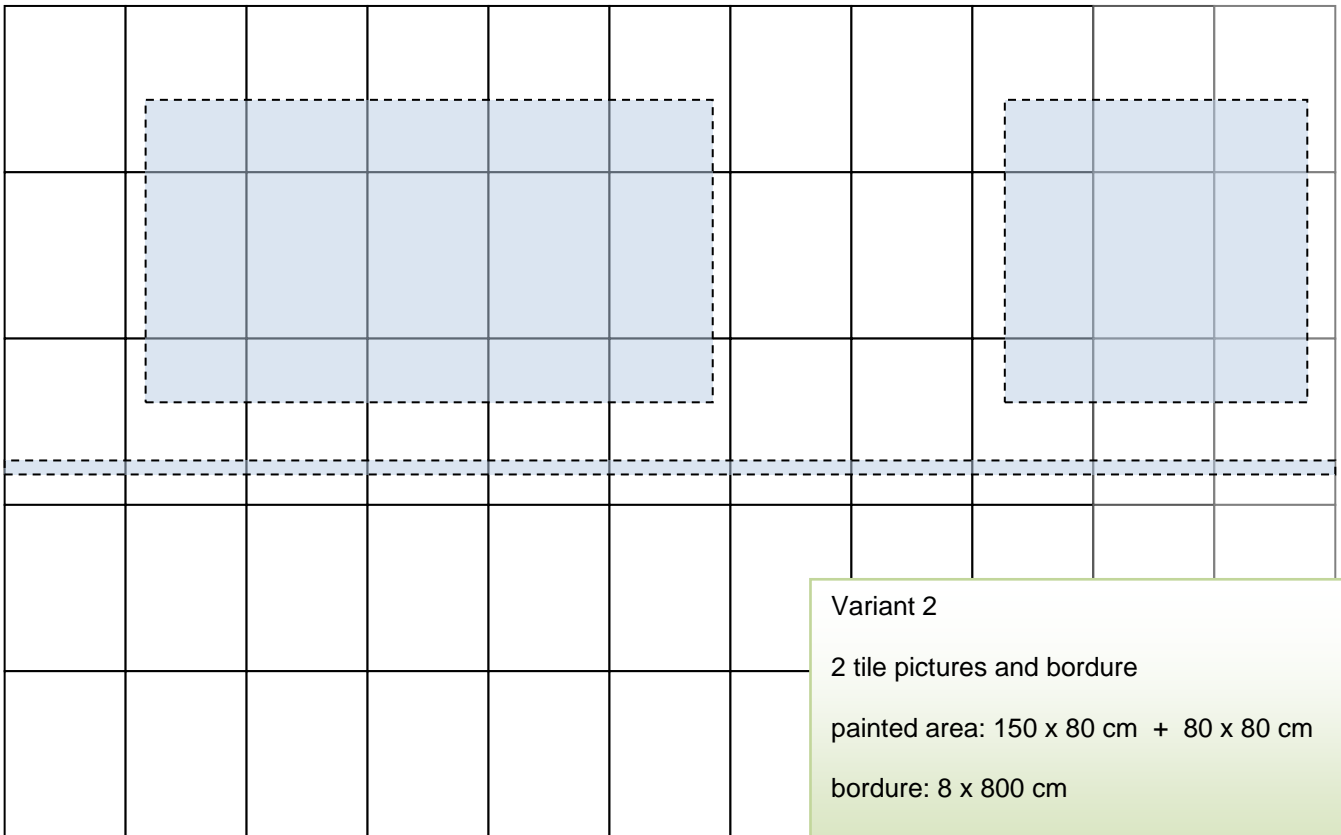

## Quotation 2

Design "Harmony"

Hand-painted

Painted area up to 2,5 sqm

PG3

Tile size 31,6 x 44,6 cm

Material from Porcelanosa P3091500

Tile quantity up to 30 sqm

**Price inc. packaging and worldwide shipping.**

**6.900,- Euros**

Variant 1

1 tile picture

Painted area: 200 x 125 cm

tile quantity up to 30 sqm

#### Variant 2

2 tile pictures and bordure

Painted area: 150 x 80 cm + 80 x 80 cm

bordure: 8 x 800 cm

tile quantity up to 30 sqm

#### Variant 4

Further variants are possible.

It is important that the painted area,  
as described in the offer,  
is up to 2.5 sqm.

On request, we will design a proposal.

Write us please a short e-mail with all requirements and specifications.