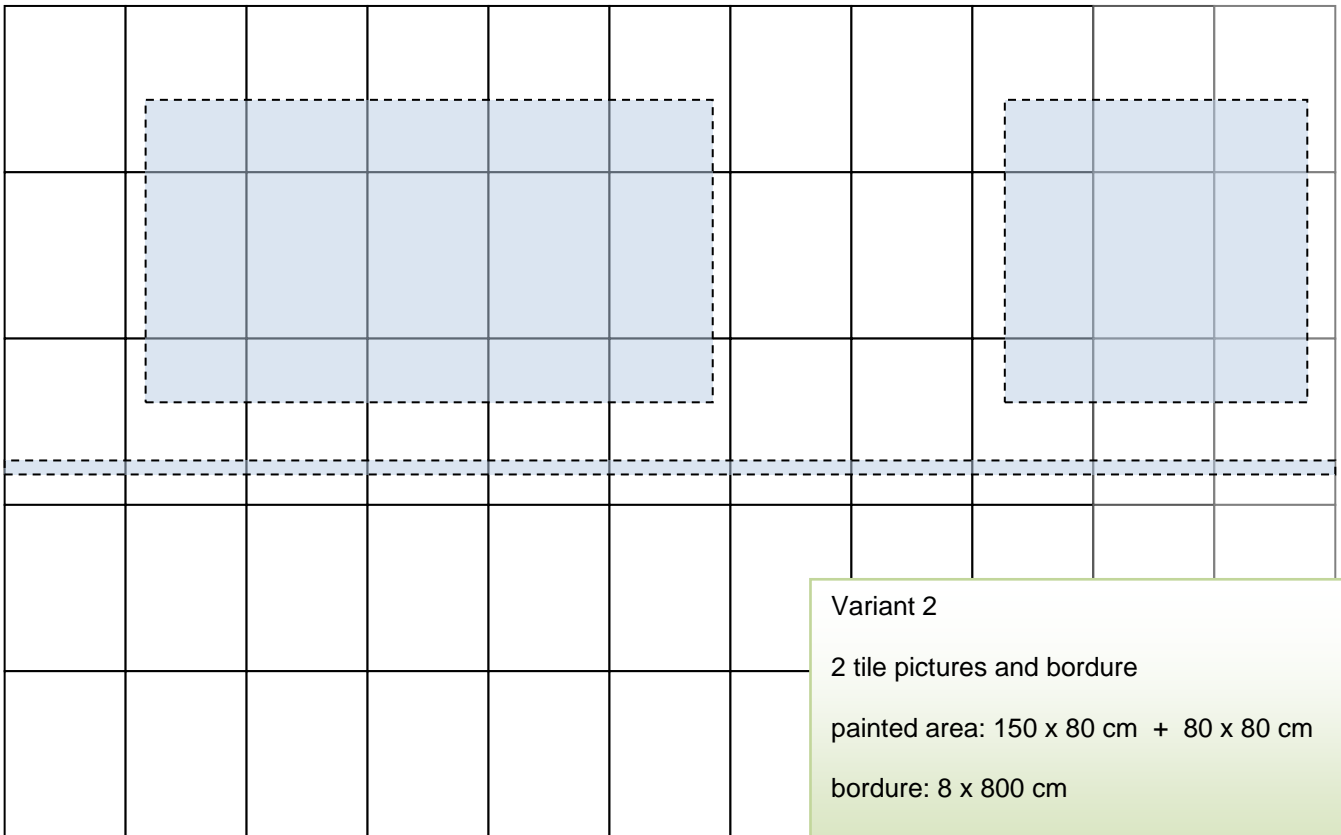

Tile quantity up to 30 sqm

Price inc. packaging and worldwide shipping.

6.900,- Euros

Variant 1

1 tile picture

Painted area: 200 x 125 cm

tile quantity up to 30 sqm

Variant 2

2 tile pictures and bordure

painting area: 150 x 80 cm + 80 x 80 cm

bordure: 8 x 800 cm

tile quantity up to 30 sqm

Variant 4

Further variants are possible.

It is important that the painted area,
as described in the offer,
is up to 2.5 sqm.